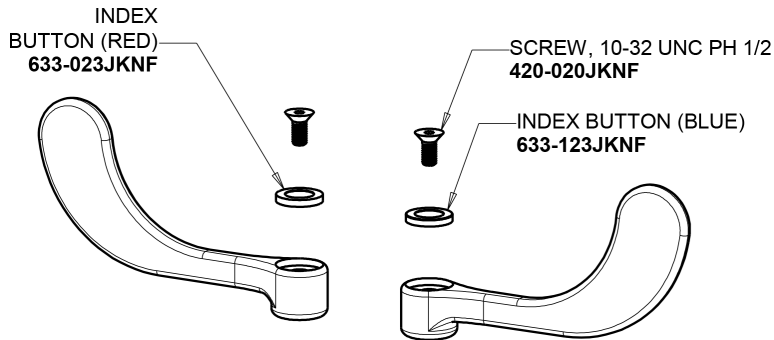

Repair Parts

1100-317VPAABCP

Deck-mounted manual faucet with 8" centers

CHICAGO FAUCETS®

Geberit Group

Base Parts:

8" L Type Swing Spout L8LEOJKAB

2.2 GPM (8.3 L/min) Vandal Proof Aerator E3VPJKABCP

1100-317VPAABCP

Deck-mounted manual faucet with 8" centers

CHICAGO FAUCETS®

Geberit Group

4" Wristblade Handle
317-PRJKCP

Quatern Compression Cartridge (pair)
1-099XTJKABNF (right)
1-100XTJKABNF (left)

For Technical Assistance: