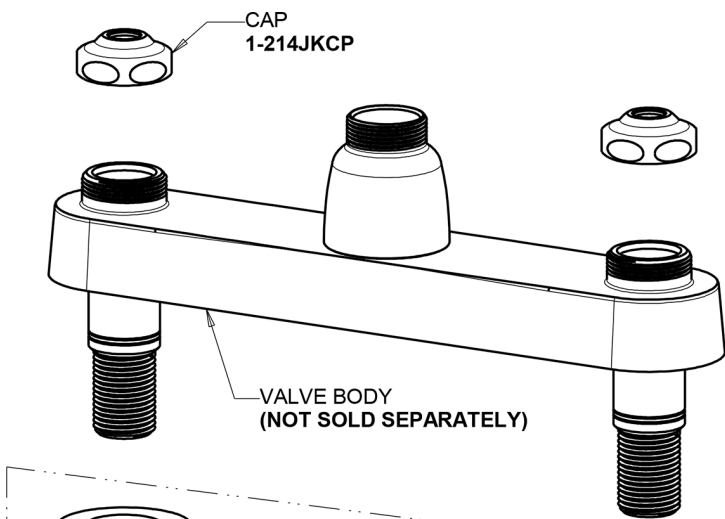

Repair Parts

1100-317VPAABCP

Deck-mounted manual faucet with 8" centers

CHICAGO FAUCETS®

Geberit Group

Base Parts:

8" L Type Swing Spout L8LEOJKAB

2.2 GPM (8.3 L/min) Vandal Proof Aerator E3VPJKABCP

1100-317VPAABCP

Deck-mounted manual faucet with 8" centers

CHICAGO FAUCETS®

Geberit Group

4" Wristblade Handle
317-PRJKCP

Quatern Compression Cartridge (pair)
1-099XTJKABNF (right)
1-100XTJKABNF (left)

For Technical Assistance: