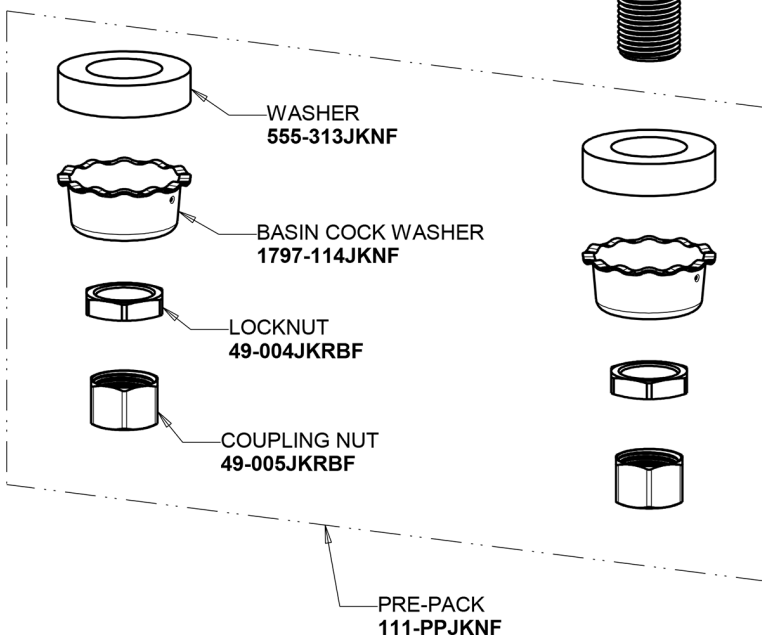

Repair Parts

1100-317VPAABCP

Deck-mounted manual faucet with 8" centers

CHICAGO FAUCETS®

Geberit Group

Base Parts:

8" L Type Swing Spout L8LEOJKAB

2.2 GPM (8.3 L/min) Vandal Proof Aerator E3VPJKABCP

1100-317VPAABCP

Deck-mounted manual faucet with 8" centers

CHICAGO FAUCETS®

Geberit Group

4" Wristblade Handle
317-PRJKCP

Quatern Compression Cartridge (pair)
1-099XTJKABNF (right)
1-100XTJKABNF (left)

For Technical Assistance: