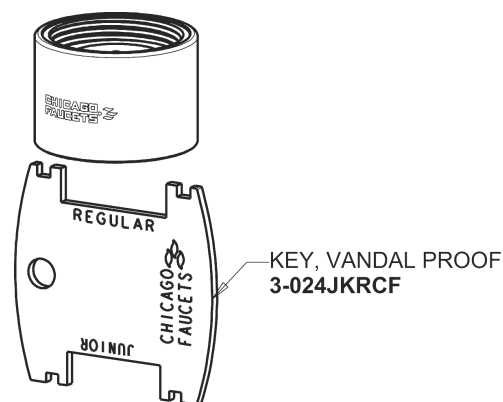

Repair Parts

1100-317VPAABCP

Deck-mounted manual faucet with 8" centers

CHICAGO FAUCETS®

Geberit Group

Base Parts:

8" L Type Swing Spout L8LEOJKAB

2.2 GPM (8.3 L/min) Vandal Proof Aerator E3VPJKABCP

1100-317VPAABCP

Deck-mounted manual faucet with 8" centers

CHICAGO FAUCETS®

Geberit Group

4" Wristblade Handle
317-PRJKCP

Quatern Compression Cartridge (pair)
1-099XTJKABNF (right)
1-100XTJKABNF (left)

For Technical Assistance: