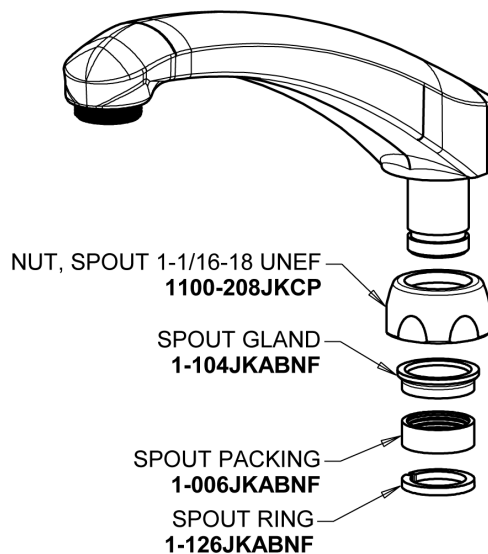

Repair Parts

1100-317VPAABCP

Deck-mounted manual faucet with 8" centers

CHICAGO FAUCETS®

Geberit Group

Base Parts:

8" L Type Swing Spout L8LEOJKAB

2.2 GPM (8.3 L/min) Vandal Proof Aerator E3VPJKABCP

1100-317VPAABCP

Deck-mounted manual faucet with 8" centers

CHICAGO FAUCETS®

Geberit Group

4" Wristblade Handle
317-PRJKCP

Quatern Compression Cartridge (pair)
1-099XTJKABNF (right)
1-100XTJKABNF (left)

For Technical Assistance: